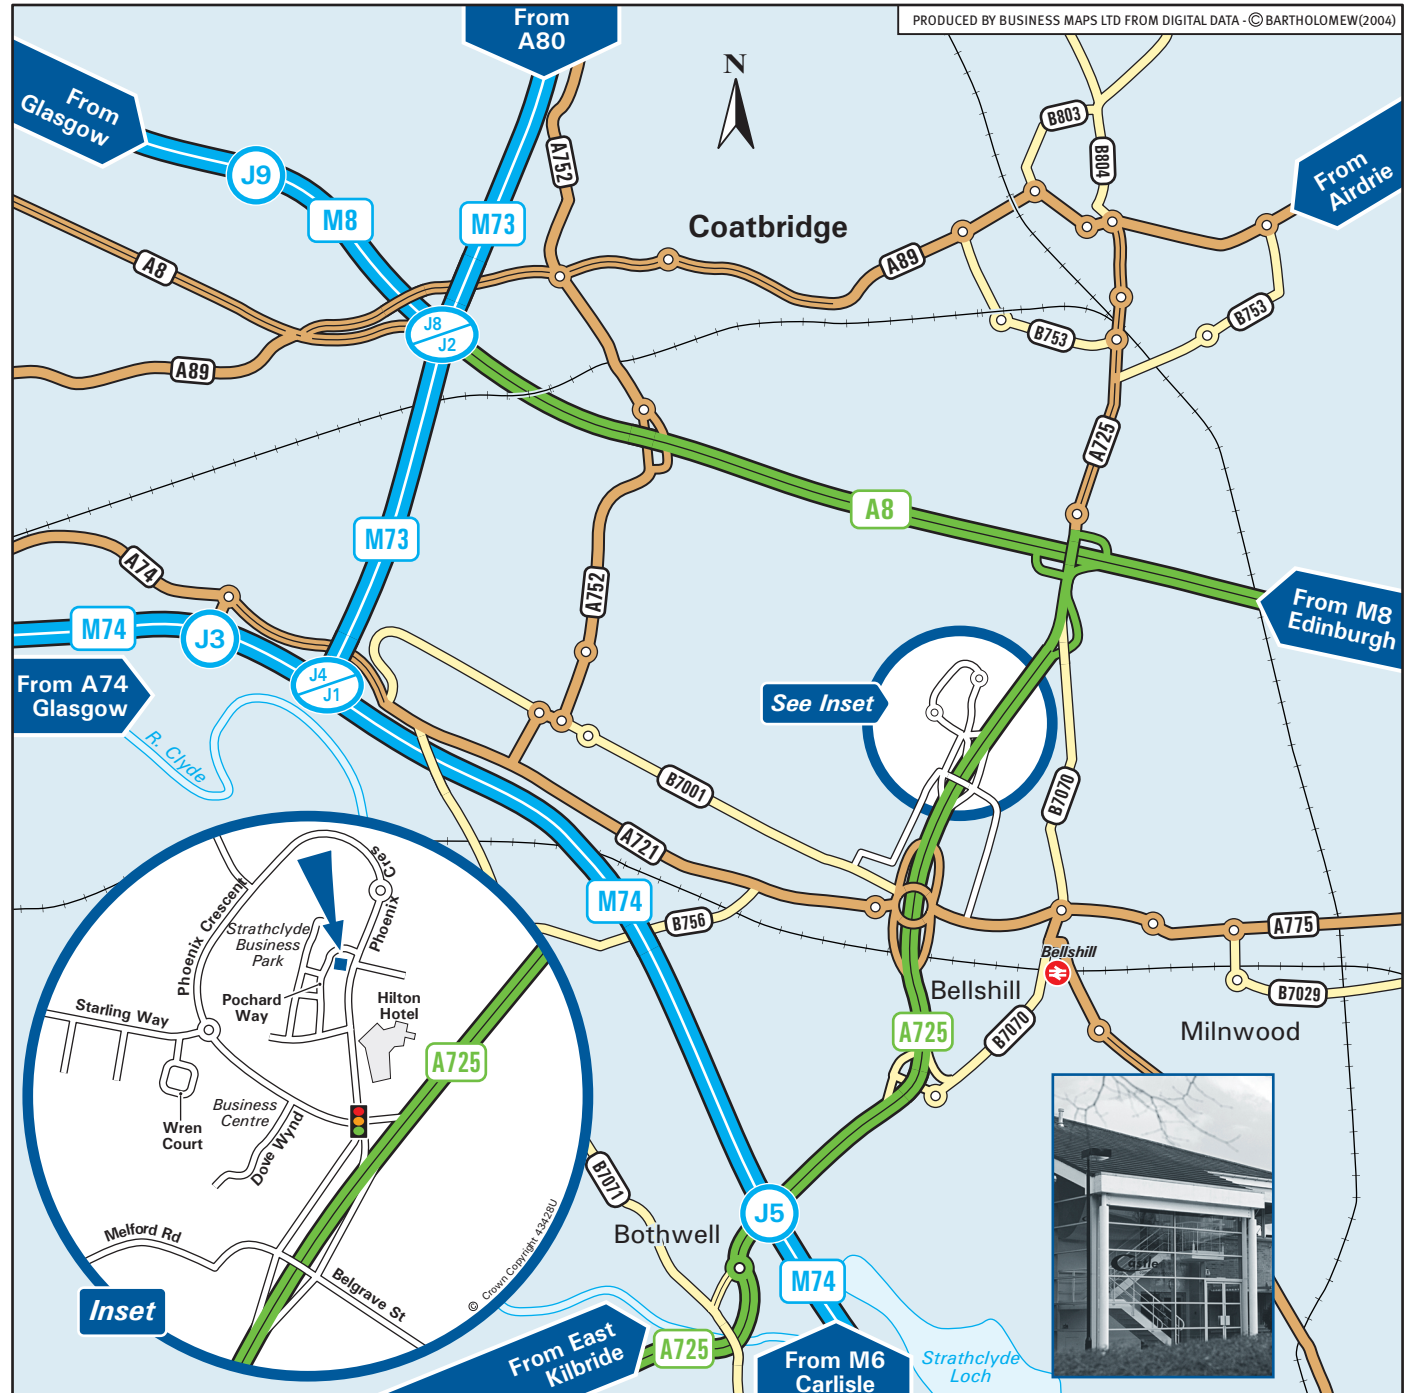

Castle Computer Services

Pochard Way
Strathclyde Business Park
Bellshill ML4 3HB

Tel: 0845 230 1314 - Fax: 0845 230 1615

www.castle-cs.com

From Glasgow

- Follow the M8 eastbound towards Edinburgh.
- After passing junction 8 of the M8, continue onto the A8.
- Leave the A8 at the junction with the A725, and join the A725 (North Road) towards Bellshill.
- Remain on the A725 for 1 mile until the junction for Strathclyde Business Park.
- Turn right at the end of the slip road, pass over the A725.
- Turn right and continue to the traffic lights, continue ahead, past the Hilton and take the second exit onto Pochard Way.
- We are located on the left hand side (see inset).

From Edinburgh

- Follow the M8/A8 westbound towards Glasgow.
- Leave the A8 at the junction with the A725, signposted to Bellshill.
- Stay in the left hand lane, pass under the B7070 and take the first exit.
- Follow directions above "From Glasgow" point 5.

From the M74

- Leave the M74 at junction 5 (signed Bellshill, A725, Edinburgh & A8).
- Join the A725 (Bellshill Road) following signs for Bellshill & Coatbridge.
- Continue on the A725 for 2 miles and take the slip road exit towards Strathclyde Business Park.
- At the traffic lights turn right, past the Hilton and take the second exit onto Pochard Way.
- We are located on the left hand side (see inset).