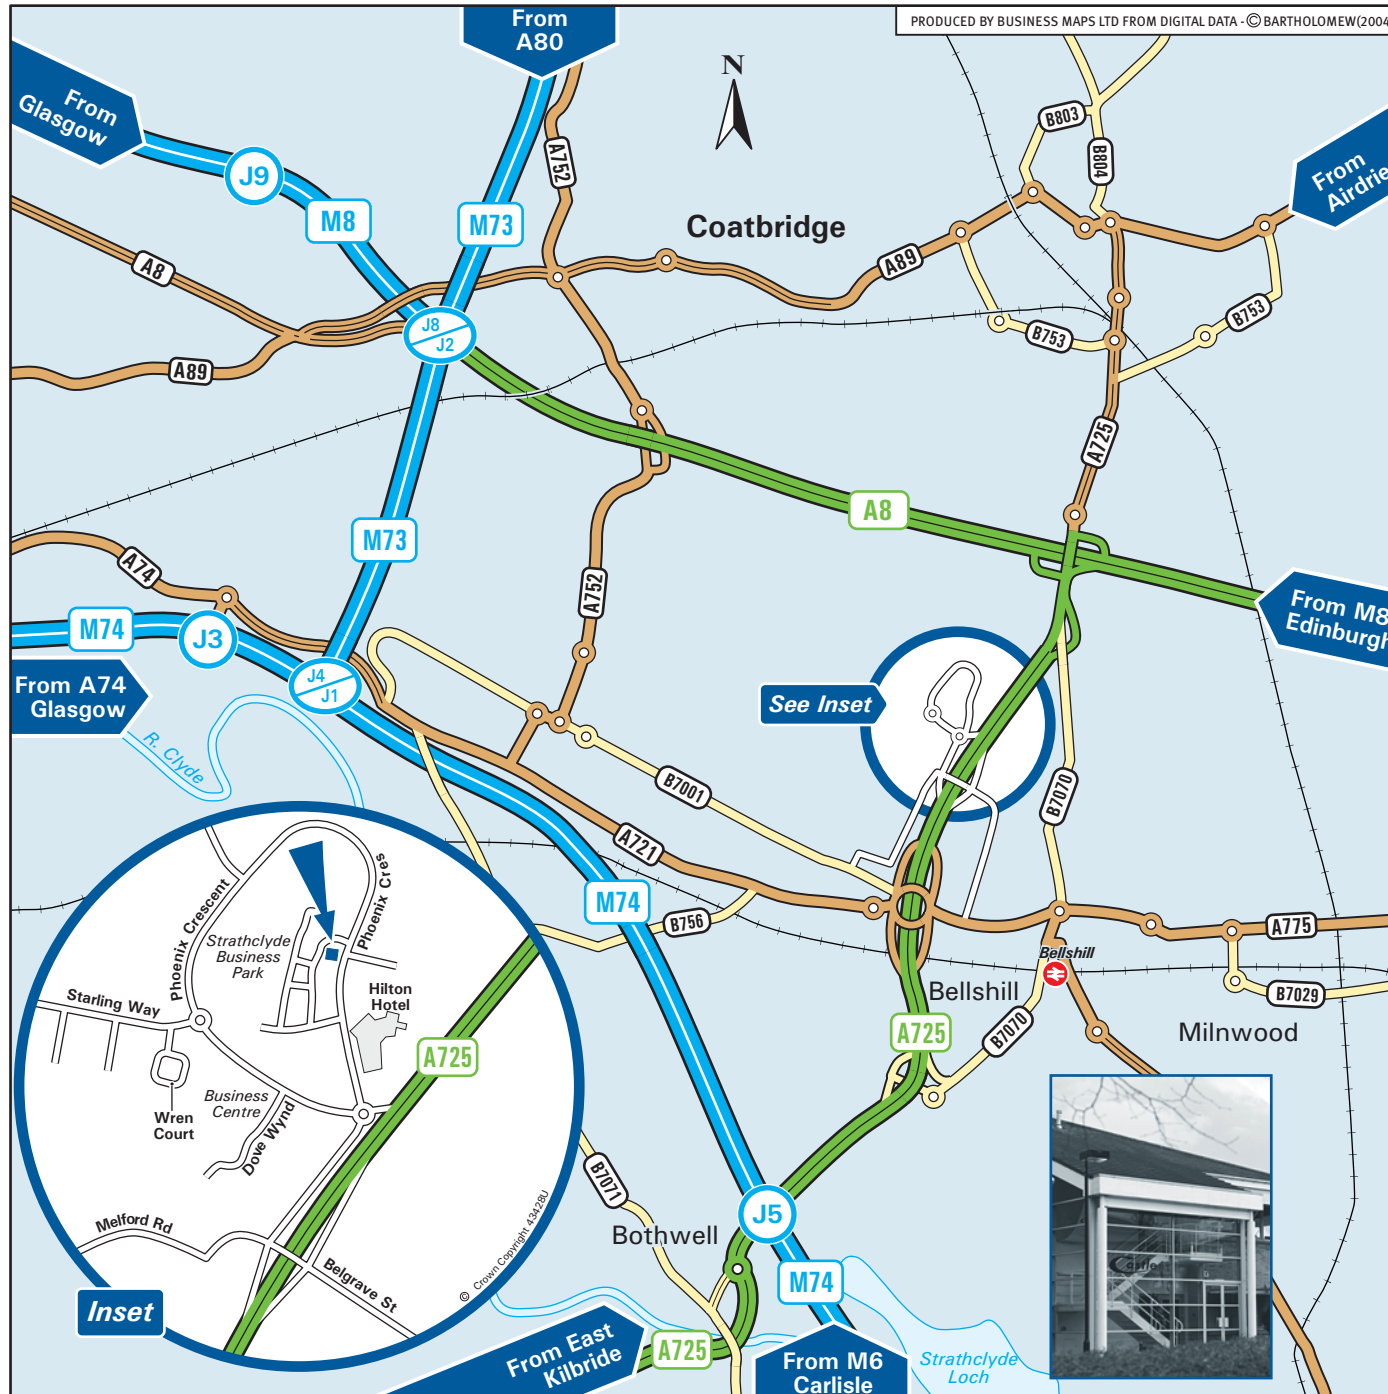

**Castle Computer Services**

Pochard Way  
Strathclyde Business Park  
Bellshill ML4 3HB

Tel: 0845 230 1314 - Fax: 0845 230 1615  
www.castle-cs.com

**From Glasgow**

- Follow the M8 eastbound towards Edinburgh.
- After passing junction 8 of the M8, continue onto the A8.
- Leave the A8 at the junction with the A725, and join the A725 (North Road) towards Bellshill.
- Remain on the A725 for 1 mile until the junction for Strathclyde Business Park.
- Turn right at the end of the slip road, pass over the A725.
- Turn right and continue to the roundabout. Go straight over the roundabout, past the Hilton and take the second exit onto Pochard Way. We are located on the left hand side (see inset).

**From Edinburgh**

- Follow the M8/A8 westbound towards Glasgow.
- Leave the A8 at the junction with the A725, signposted to Bellshill.
- Stay in the left hand lane, pass under the B7070 and take the first exit.
- Follow directions above "From Glasgow" point 5.

**From the M74**

- Leave the M74 at junction 5 (signed Bellshill, A725, Edinburgh & A8).
- Join the A725 (Bellshill Road) following signs for Bellshill & Coatbridge.
- Continue on the A725 for 2 miles and leave at the Strathclyde Business Park junction.
- Continue to the roundabout. Go straight over the roundabout, past the Hilton and take the second exit onto Pochard Way. We are located on the left hand side (see inset).