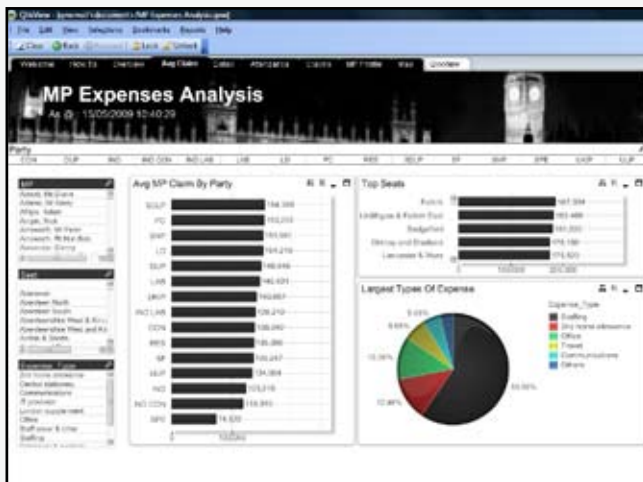

**Castle's new Business Intelligence solution provides simplicity and flexibility for your finance System**

*"People want and deserve analysis that everyone in an organisation can use - not just a chosen few"*

**Get to the heart of the issue with our BI Demo based on MP's Expense Claims**

Slice & dice the information you need, any way you want it

Choose what you wish to see

Intuitive graphical displays of the information you need

Hundreds of different chart and table types and varieties; list boxes for navigating dimensions and statistic boxes.

Every User Interface item can be clicked on to query

Extracts information from Live data