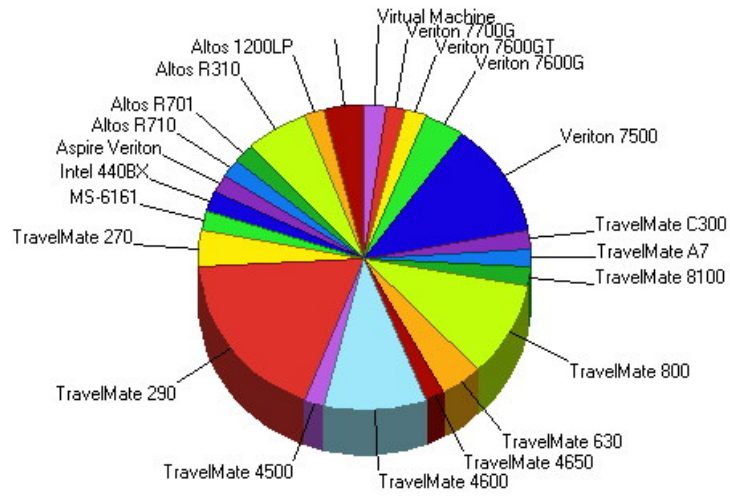

Hardware

PC Model