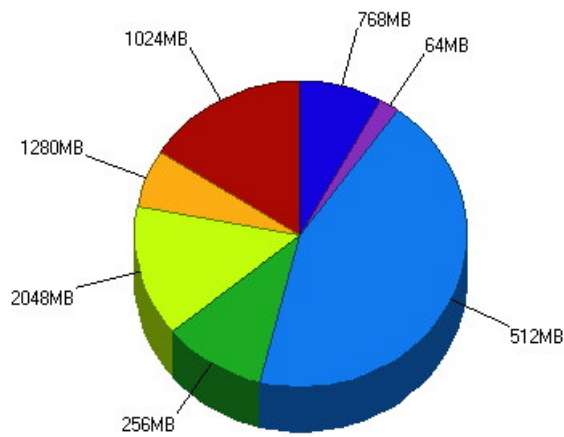

Hardware

PC Model

RAM

Processor Speeds