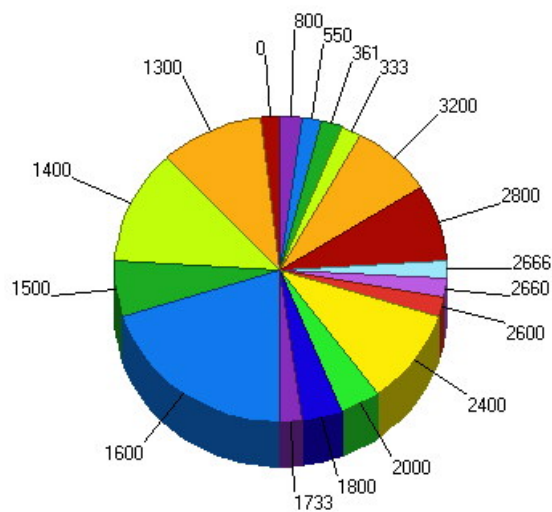

Hardware

PC Model

RAM

Processor Speeds

Hardware detected:	
802.11g W	1
Acer n20 Handheld USB Sync	2
ALi Audio Accelerator WDM driver (ALi)	3
ALi PCI to USB Open Host Controller, USB Root Hub, Generic USB Hub, USB Mass Storage Device	1
ALi PCI to USB Open Host Controller, USB Root Hub, Unknown Device, USB Mass Storage Device	1
ALi PCI to USB Open Host Controller, USB Root Hub, USB Mass Storage Device, Y-E Data USB Floppy, Generic USB Hub	1
Ambit USB Cable Modem	1
American Power Conversion USB UPS	2
Audio Codecs	50
Avance AC97 Audio	2
Blutonium BCM2035 Bluetooth 2.4 GHz Single Chip Transceiver	8
Cayman 3300 Series USB Network Interface	1
Conexant AC-Link Audio	6
Crystal WDM AC'97 Driver for ICH4	1
CSR USB Bluetooth Device	9
deskjet 5100	1
Digital Still Camera	4
DiskOnKey USB personal storage device	1
DOT4 USB Printing Support	1
Dual-Mode DSC(2770)	1
EOS Kiss_N REBEL_XT 350D	1
Gemplus GemPC430 USB Smart Card Reader	2
Generic Bluetooth Radio	2
Generic USB Hub	13
GlobeSpan USB ADSL Loader	1
GlobeSpan USB ADSL WAN Modem	1
GMTEK PDA USB Adapter	1
HP Officejet 6200 series	1
hp officejet d series	2
hp psc 1200 series	1
HP USB Sync	1
Intel 82371AB/EB PCI to USB Universal Host Controller, USB Root Hub, Generic USB Hub, USB Mass Storage Device	1
Intel Audio controller - SigmaTel CODEC	7
Intel PCI to USB Enhanced Host Controller, Intel(R) 82801DB/DBM USB Universal Host Controller - 24C7 , Intel(R) 82801DB/DBM USB Universal Host Controller - 24C4 , Intel(R) 82801DB/DBM USB Universal Host Controller - 24C2 , USB Root Hub, USB 2.0 Root Hub, USB Composite Device	1
Intel(R) 6300ESB USB2 Enhanced Host Controller - 25AD, Intel(R) 6300ESB USB Universal Host Controller - 25AA, Intel(R) 6300ESB USB Universal Host Controller - 25A9, USB Root Hub, USB Mass Storage Device	2
Intel(r) 82371AB/EB PCI to USB Universal Host Controller, USB Root Hub, USB Mass Storage Device	1
Intel(r) 82801DB/DBM USB 2.0 Enhanced Host Controller - 24CD, Intel(R) 82801DB/DBM USB Universal Host Controller - 24C7 , Intel(R) 82801DB/DBM USB Universal Host Controller - 24C4 , Intel(R) 82801DB/DBM USB Universal Host Controller - 24C2 , USB Root Hub, Unknown Device, USB Mass Storage Device, USB Printing Support	1
Intel(r) 82801DB/DBM USB 2.0 Enhanced Host Controller - 24CD, Intel(R) 82801DB/DBM USB Universal Host Controller - 24C7 , Intel(R) 82801DB/DBM USB Universal Host Controller - 24C4 , Intel(R) 82801DB/DBM USB Universal Host Controller - 24C2 , USB Root Hub, USB Composite Device, USB Mass Storage Device, USB Printing Support	2
Intel(r) 82801DB/DBM USB 2.0 Enhanced Host Controller - 24CD, Intel(R) 82801DB/DBM USB Universal Host Controller - 24C7 , Intel(R) 82801DB/DBM USB Universal Host Controller - 24C4 , Intel(R) 82801DB/DBM USB Universal Host Controller - 24C2 , USB Root Hub, USB Mass Storage Device	2
Intel(r) 82801DB/DBM USB 2.0 Enhanced Host Controller - 24CD, Intel(R) 82801DB/DBM USB Universal Host Controller - 24C7 , Intel(R) 82801DB/DBM USB Universal Host Controller - 24C4 , Intel(R) 82801DB/DBM USB Universal Host Controller - 24C2 , USB Root Hub, USB	2