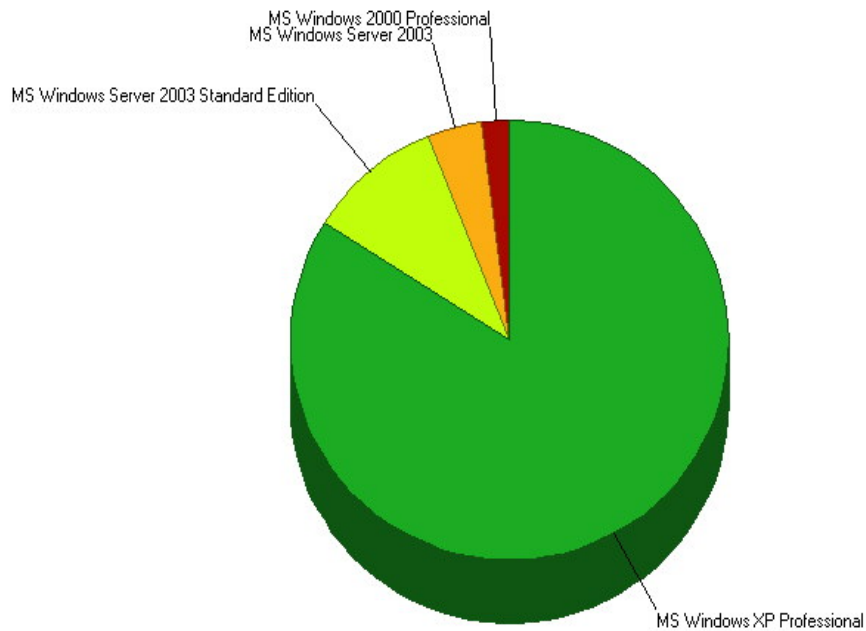

Software

Operating System Versions

Microsoft Applications detected:

High Definition Audio Driver Package - KB835221
HighMAT Extension to Microsoft Windows XP CD Writing Wizard
Hotfix for Windows XP (KB896344)
Internet Explorer Q867801
Microsoft .NET Compact Framework 1.0 SP3
Microsoft .NET Framework (English)
Microsoft .NET Framework (English) v1.0.3705
Microsoft .NET Framework 1.0 Hotfix (KB886906)
Microsoft .NET Framework 1.1
Microsoft .NET Framework 1.1 -- Device Update 4.0
Microsoft Access 2000 SR-1
Microsoft Application Error Reporting
Microsoft AutoRoute
Microsoft AutoRoute Express Europe 98
Microsoft Data Access Components KB870669
Microsoft English Query
Microsoft Exchange
Microsoft Office 2000 Premium
Microsoft Office 2000 Professional
Microsoft Office 2000 SR-1 Premium
Microsoft Office Professional Edition 2003
Microsoft Office Standard Edition 2003
Microsoft Office XP Small Business
Microsoft Snipping Tool 2.0
Microsoft SOAP Toolkit 3.0
Microsoft SQL Server 2000
Microsoft SQL Server 2000 Analysis Services
Microsoft SQL Server 2000 PivotTable Services
Microsoft Virtual PC 2004 Service Pack 1
Microsoft Visio 2000 (IE)
Microsoft Visual FoxPro 8.0 Professional - English
Microsoft Visual FoxPro 9.0 Professional - English
Microsoft Visual J# .NET Redistributable Package 1.1
Microsoft Visual Studio 6.0 Enterprise Edition